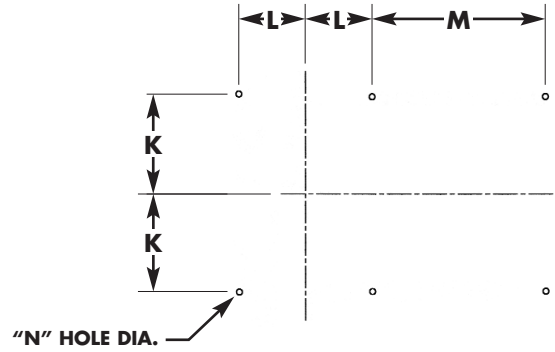

EFFECTIVE:
January 1, 2002
 SUPERSEDES: January 1, 2000

BASE HOLE LAYOUT

FRONT VIEW

SIDE VIEW

Model #	A	B	C	D	E	F	G	H	J	K	L	M	N	Shaft Dia.	Ship WT.
P-9	9"	7 1/4"	25 1/8"	14 15/16"	24 1/2"	11 1/4"	13 9/16"	24 13/16"	8 5/8"	8 3/4"	5 7/16"	11 1/4"	5/8"	1 3/8"	225
P-11	11"	8 3/16"	27 3/8"	16 1/16"	28 5/8"	12 1/8"	14 3/8"	26 1/2"	10 1/8"	9 1/8"	6 1/16"	11 3/4"	5/8"	1 1/2"	334
P-13	13"	9"	37"	22"	36"	16 3/8"	21 1/8"	37 1/2"	12 5/8"	10 1/2"	7"	19"	5/8"	1 15/16"	551
P-15	15"	9 1/8"	40"	25"	41 1/8"	18 15/16"	24 3/8"	43 5/16"	14 9/16"	11 1/8"	8"	20 3/8"	3/4"	2 3/16"	711
P-17	17"	11 1/8"	42 3/4"	27"	45 5/16"	21 3/16"	27 9/16"	48 3/4"	16 1/2"	12 1/8"	9"	20 3/8"	3/4"	2 7/16"	893
P-19	19"	12 1/8"	44 5/8"	29"	49 5/16"	23 7/8"	30 13/16"	54 11/16"	18 7/16"	13 1/4"	9 1/2"	20 3/4"	3/4"	2 11/16"	1089
P-21	21"	12 3/4"	46 1/2"	33"	55 5/8"	26 1/8"	34"	60 1/8"	20 3/8"	15 1/4"	10 1/2"	21"	7/8"	2 11/16"	1333
P-23	23"	13 1/2"	48"	37"	61 3/4"	28 5/8"	37 3/16"	65 13/16"	22 5/16"	15"	11 1/8"	21 1/2"	7/8"	2 15/16"	1610