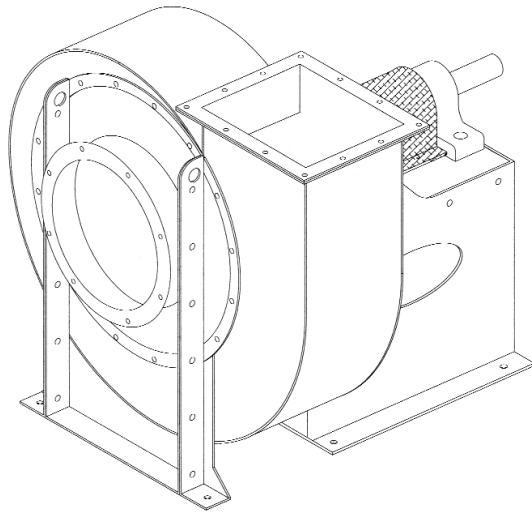

EFFECTIVE:
January 1, 2002
 SUPERSEDES: January 1, 2000

BASE HOLE LAYOUT

FRONT VIEW

SIDE VIEW

Model #	A	B	C	D	E	F	G	H	J	K	L	M	N	Shaft Dia.	Ship WT.
P-9	9"	7 1/4"	25 1/8"	14 15/16"	24 1/2"	11 1/4"	13 9/16"	24 13/16"	8 5/8"	8 3/4"	5 7/16"	11 1/4"	5/8"	1 3/8"	225
P-11	11"	8 3/16"	27 3/8"	16 1/16"	28 5/8"	12 1/8"	14 3/8"	26 1/2"	10 1/8"	9 1/8"	6 1/16"	11 3/4"	5/8"	1 1/2"	334
P-13	13"	9"	37"	22"	36"	16 3/8"	21 1/8"	37 1/2"	12 5/8"	10 1/2"	7"	19"	5/8"	1 15/16"	551
P-15	15"	9 1/8"	40"	25"	41 1/8"	18 15/16"	24 3/8"	43 5/16"	14 9/16"	11 1/8"	8"	20 3/8"	3/4"	2 3/16"	711
P-17	17"	11 1/8"	42 3/4"	27"	45 5/16"	21 3/16"	27 9/16"	48 3/4"	16 1/2"	12 1/8"	9"	20 3/8"	3/4"	2 7/16"	893
P-19	19"	12 1/8"	44 5/8"	29"	49 5/16"	23 7/8"	30 13/16"	54 11/16"	18 7/16"	13 1/4"	9 1/2"	20 3/4"	3/4"	2 11/16"	1089
P-21	21"	12 3/4"	46 1/2"	33"	55 5/8"	26 1/8"	34"	60 1/8"	20 3/8"	15 1/4"	10 1/2"	21"	7/8"	2 11/16"	1333
P-23	23"	13 1/2"	48"	37"	61 3/4"	28 5/8"	37 3/16"	65 13/16"	22 5/16"	15"	11 1/8"	21 1/2"	7/8"	2 15/16"	1610