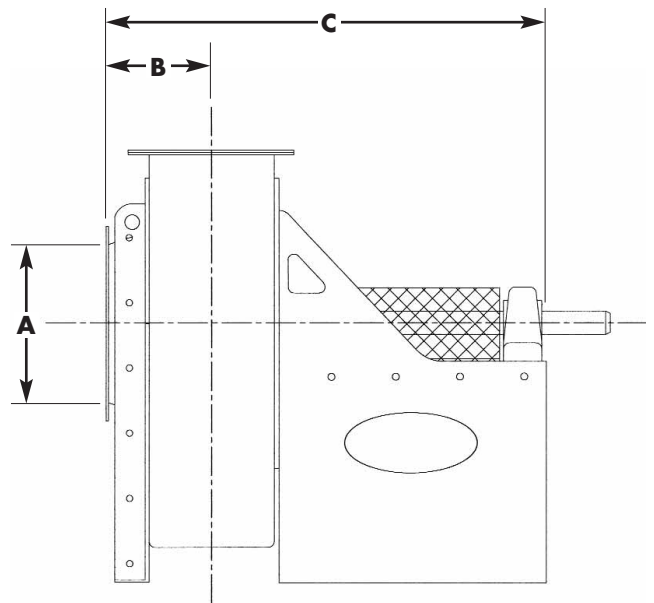

EFFECTIVE:
January 1, 2002
 SUPERSEDES: January 1, 2000

BASE HOLE LAYOUT

FRONT VIEW

SIDE VIEW

Model #	A	B	C	D	E	F	G	H	J	K	L	M	N	Shaft Dia.	Ship WT.
P-9	9"	7 1/4"	25 1/8"	14 15/16"	24 1/2"	11 1/4"	13 9/16"	24 13/16"	8 5/8"	8 3/4"	5 7/16"	11 1/4"	5/8"	1 3/8"	225
P-11	11"	8 3/16"	27 3/8"	16 1/16"	28 5/8"	12 1/8"	14 3/8"	26 1/2"	10 1/8"	9 1/8"	6 1/16"	11 3/4"	5/8"	1 1/2"	334
P-13	13"	9"	37"	22"	36"	16 3/8"	21 1/8"	37 1/2"	12 5/8"	10 1/2"	7"	19"	5/8"	1 15/16"	551
P-15	15"	9 1/8"	40"	25"	41 1/8"	18 15/16"	24 3/8"	43 5/16"	14 9/16"	11 1/8"	8"	20 3/8"	3/4"	2 3/16"	711
P-17	17"	11 1/8"	42 3/4"	27"	45 5/16"	21 3/16"	27 9/16"	48 3/4"	16 1/2"	12 1/8"	9"	20 3/8"	3/4"	2 7/16"	893
P-19	19"	12 1/8"	44 5/8"	29"	49 5/16"	23 7/8"	30 13/16"	54 11/16"	18 7/16"	13 1/4"	9 1/2"	20 3/4"	3/4"	2 11/16"	1089
P-21	21"	12 3/4"	46 1/2"	33"	55 5/8"	26 1/8"	34"	60 1/8"	20 3/8"	15 1/4"	10 1/2"	21"	7/8"	2 11/16"	1333
P-23	23"	13 1/2"	48"	37"	61 3/4"	28 5/8"	37 3/16"	65 13/16"	22 5/16"	15"	11 1/8"	21 1/2"	7/8"	2 15/16"	1610