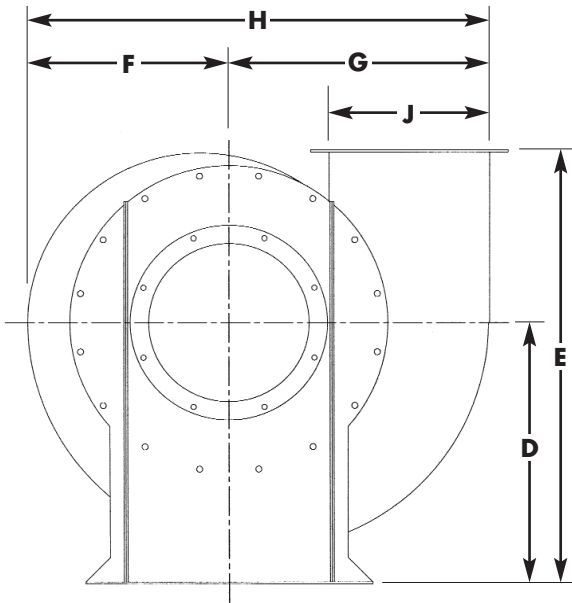

EFFECTIVE:
January 1, 2002
 SUPERSEDES: January 1, 2000

BASE HOLE LAYOUT

FRONT VIEW

SIDE VIEW

Model #	A	B	C	D	E	F	G	H	J	K	L	M	N	Shaft Dia.	Ship WT.
P-9	9"	7 1/4"	25 1/8"	14 15/16"	24 1/2"	11 1/4"	13 9/16"	24 13/16"	8 5/8"	8 3/4"	5 7/16"	11 1/4"	5/8"	1 3/8"	225
P-11	11"	8 3/16"	27 3/8"	16 1/16"	28 5/8"	12 1/8"	14 3/8"	26 1/2"	10 1/8"	9 1/8"	6 1/16"	11 3/4"	5/8"	1 1/2"	334
P-13	13"	9"	37"	22"	36"	16 3/8"	21 1/8"	37 1/2"	12 5/8"	10 1/2"	7"	19"	5/8"	1 15/16"	551
P-15	15"	9 1/8"	40"	25"	41 1/8"	18 15/16"	24 3/8"	43 5/16"	14 9/16"	11 1/8"	8"	20 3/8"	3/4"	2 3/16"	711
P-17	17"	11 1/8"	42 3/4"	27"	45 5/16"	21 3/16"	27 9/16"	48 3/4"	16 1/2"	12 1/8"	9"	20 3/8"	3/4"	2 7/16"	893
P-19	19"	12 1/8"	44 5/8"	29"	49 5/16"	23 7/8"	30 13/16"	54 11/16"	18 7/16"	13 1/4"	9 1/2"	20 3/4"	3/4"	2 11/16"	1089
P-21	21"	12 3/4"	46 1/2"	33"	55 5/8"	26 1/8"	34"	60 1/8"	20 3/8"	15 1/4"	10 1/2"	21"	7/8"	2 11/16"	1333
P-23	23"	13 1/2"	48"	37"	61 3/4"	28 5/8"	37 3/16"	65 13/16"	22 5/16"	15"	11 1/8"	21 1/2"	7/8"	2 15/16"	1610

**Extra Heavy-Duty
 "P" BLOWERS**

EFFECTIVE:
January 1, 2002
 SUPERSEDES: January 1, 2000

Model #	A	B	C	D	E	F	G	H	J	K	L	M
P-9	7 7/8"	8 5/8"	8"	10 7/8"	8"	11 5/8"	3	3	9 1/8"	10 5/8"	11 5/8"	6
P-11	9 1/2"	10 1/8"	8"	12 1/2"	8"	13 1/8"	3	3	11 1/8"	12 3/4"	14"	6
P-13	10 3/8"	12 5/8"	12 1/8"	13 3/8"	14 3/8"	15 5/8"	4	4	13 1/8"	15"	16 1/8"	8
P-15	12"	14 9/16"	13 3/4"	15"	16 5/16"	17 9/16"	4	4	15 1/8"	17"	18 1/8"	8
P-17	13 5/8"	16 1/2"	15 3/8"	16 5/8"	18 1/4"	19 1/2"	4	4	17 1/8"	19"	20 1/8"	8
P-19	15 3/16"	18 7/16"	16 15/16"	18 3/16"	20 3/16"	21 7/16"	4	4	19 1/8"	21 3/8"	23 1/8"	12
P-21	16 3/4"	20 3/8"	18 1/2"	19 3/4"	22 1/8"	23 3/8"	4	5	21 1/8"	22 3/4"	24 1/8"	12
P-23	18 3/8"	22 5/16"	20 1/8"	21 3/8"	24 1/16"	25 5/16"	5	5	23 1/8"	24 7/8"	26 1/8"	12