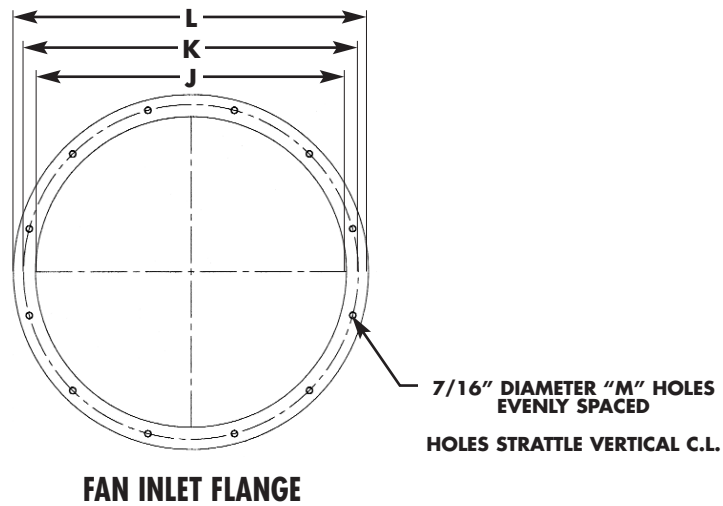

Aircon Corporation
P.O. Box 80446 • Memphis, Tennessee 38108
(901) 452-0230 • FAX (901) 452-0564
E-mail: sales@aircon-corporation.com
Website: www.aircon-corporation.com

**Extra Heavy-Duty
"P" BLOWERS**

EFFECTIVE:
January 1, 2002
SUPERSEDES: January 1, 2000

Model #	A	B	C	D	E	F	G	H	J	K	L	M
P-9	7 7/8"	8 5/8"	8"	10 7/8"	8"	11 5/8"	3	3	9 1/8"	10 5/8"	11 5/8"	6
P-11	9 1/2"	10 1/8"	8"	12 1/2"	8"	13 1/8"	3	3	11 1/8"	12 3/4"	14"	6
P-13	10 3/8"	12 5/8"	12 1/8"	13 3/8"	14 3/8"	15 5/8"	4	4	13 1/8"	15"	16 1/8"	8
P-15	12"	14 9/16"	13 3/4"	15"	16 5/16"	17 9/16"	4	4	15 1/8"	17"	18 1/8"	8
P-17	13 5/8"	16 1/2"	15 3/8"	16 5/8"	18 1/4"	19 1/2"	4	4	17 1/8"	19"	20 1/8"	8
P-19	15 3/16"	18 7/16"	16 15/16"	18 3/16"	20 3/16"	21 7/16"	4	4	19 1/8"	21 3/8"	23 1/8"	12
P-21	16 3/4"	20 3/8"	18 1/2"	19 3/4"	22 1/8"	23 3/8"	4	5	21 1/8"	22 3/4"	24 1/8"	12
P-23	18 3/8"	22 5/16"	20 1/8"	21 3/8"	24 1/16"	25 5/16"	5	5	23 1/8"	24 7/8"	26 1/8"	12