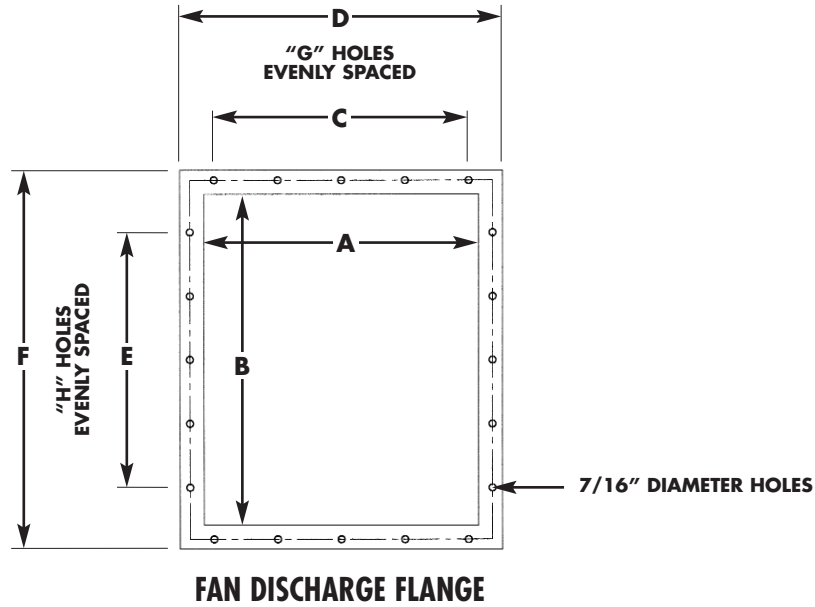

Aircon Corporation
P.O. Box 80446 • Memphis, Tennessee 38108
(901) 452-0230 • FAX (901) 452-0564
E-mail: sales@aircon-corporation.com
Website: www.aircon-corporation.com

**Extra Heavy-Duty
"P" BLOWERS**

EFFECTIVE:
January 1, 2002
SUPERSEDES: January 1, 2000

Model #	A	B	C	D	E	F	G	H	J	K	L	M
P-9	7 7/8"	8 5/8"	8"	10 7/8"	8"	11 5/8"	3	3	9 1/8"	10 5/8"	11 5/8"	6
P-11	9 1/2"	10 1/8"	8"	12 1/2"	8"	13 1/8"	3	3	11 1/8"	12 3/4"	14"	6
P-13	10 3/8"	12 5/8"	12 1/8"	13 3/8"	14 3/8"	15 5/8"	4	4	13 1/8"	15"	16 1/8"	8
P-15	12"	14 9/16"	13 3/4"	15"	16 5/16"	17 9/16"	4	4	15 1/8"	17"	18 1/8"	8
P-17	13 5/8"	16 1/2"	15 3/8"	16 5/8"	18 1/4"	19 1/2"	4	4	17 1/8"	19"	20 1/8"	8
P-19	15 3/16"	18 7/16"	16 15/16"	18 3/16"	20 3/16"	21 7/16"	4	4	19 1/8"	21 3/8"	23 1/8"	12
P-21	16 3/4"	20 3/8"	18 1/2"	19 3/4"	22 1/8"	23 3/8"	4	5	21 1/8"	22 3/4"	24 1/8"	12
P-23	18 3/8"	22 5/16"	20 1/8"	21 3/8"	24 1/16"	25 5/16"	5	5	23 1/8"	24 7/8"	26 1/8"	12